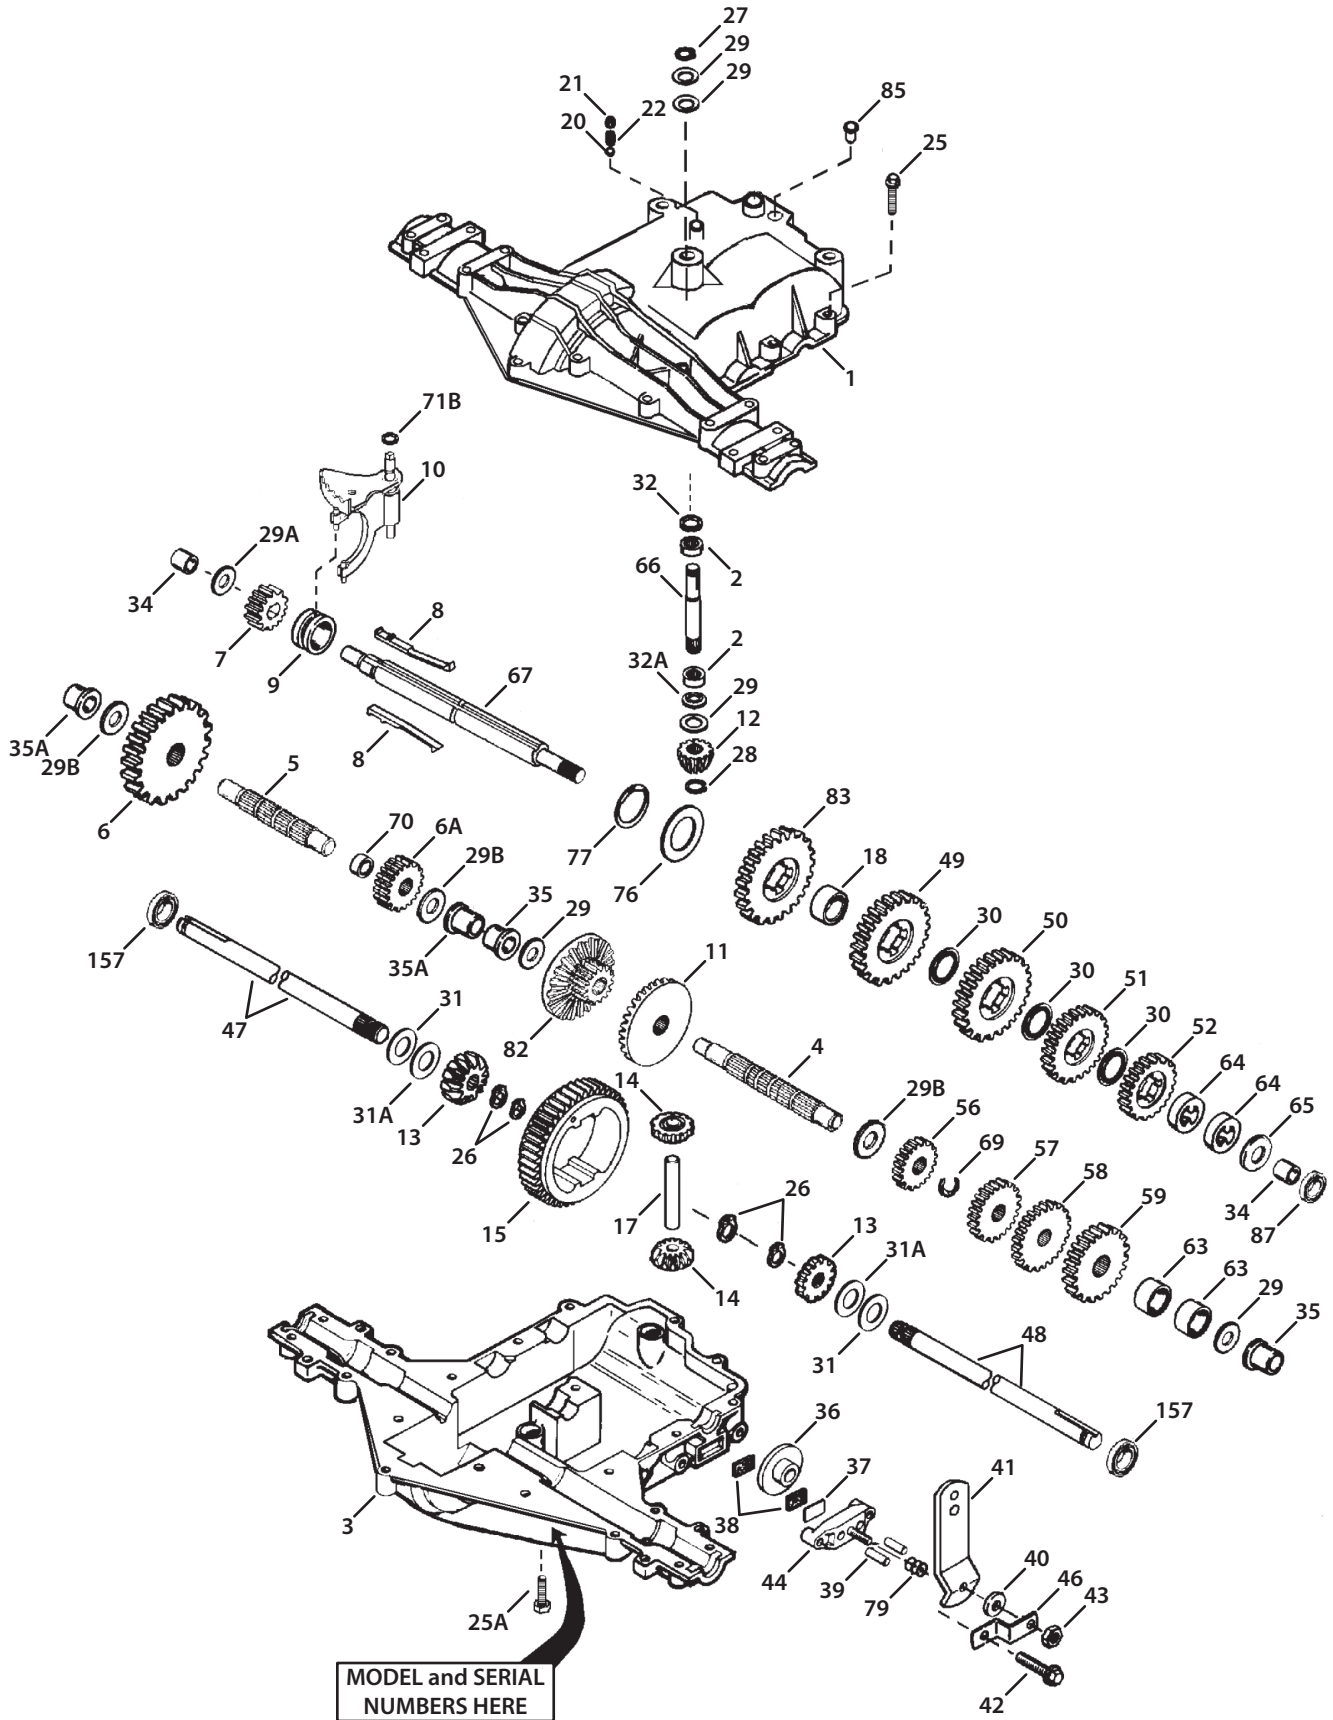

Tecumseh Transmission

Tecumseh Transmission

Ref. No.	Part No.	Description
1	TC-772147	Transaxle Cover
2	TC-780086A	Needle Bearing (1/2" long)
3	TC-770128A	Transaxle Case
4	TC-776395	Countershaft
5	TC-776409	Output Shaft
6	TC-778364	Spur Gear (38T-PM/SER)
6A	TC-778369	Spur Gear (15T-PM/SER)
7	TC-778330	Spur Gear (11T-PM/SER)
8	TC-792180A	Shift Key Set (Qty. 2)
9	TC-784352	Shift Collar
10	TC-784378	Shift Rod & Fork Assembly
11	TC-778334	Bevel Gear (30T-PM)
12	TC-778309	Input Bevel Pinion (13T-PM)
13	TC-778368	Bevel Gear 13T (Incl. ref. 13 & 14)
14	TC-778368	Bevel Gear 13T (Incl. ref. 13 & 14)
15	TC-778370	Ring Gear (43T)
17	TC-786188	Drive Pin
18	TC-786102	Spacer (1.130" x .695")
20	TC-792077A	Ball (Stainless Steel 5/16" dia.)
21	TC-792211	Screw, 3/8-16 x 3/8"
22	TC-792079	Spring
25	TC-792073A	Screw, 1/4-20 x 1-1/4"
25A	TC-792177	Screw, 1/4-20 x 1-3/8"
26	TC-792125	Retaining Ring-package of 2
27	TC-792035	Retaining Ring
28	TC-788040	Retaining Ring
29	TC-780072	Washer .627" ID .031"
29A	TC-780160	Thrust Washer (.563" ID x .031")
29B	TC-780051	Thrust Washer (.762" ID X .031")
30	TC-780108	Shift Washer (Cupped)
31	TC-780001	Washer .750" ID .56"
31A	TC-780195	Washer .750" ID .062
32	TC-788083	Oil Seal 5/8"
32A	TC-792001	O Ring (.823" OD)
34	TC-780194	Bushing (.563")
35	TC-780193	Flanged Bushing (.625" ID)
35A	TC-780197	Flanged Bushing (.751" ID)

Ref. No.	Part No.	Description
36	TC-790075	Brake Disk
37	TC-790007	Brake Pad Plate
38	TC-799021A	Brake Pad (pkg. of 2)
39	TC-786026	Dowel Pin .3125" x .750"
40	TC-792076A	Washer .312" ID .059"
41	TC-790104	Brake Lever
42	TC-792177	Screw 1/4-20 x 1-3/8"
43	TC-792075	Lock Nut 5/16-24
44	TC-790025	Brake Pad Holder
46	TC-786086	Bracket
47	TC-775146	Axle (10.719" long) (Incl. 26)
48	TC-775147	Axle (15.312" long) (Incl. 26)
49	TC-778338	Spur Gear (27T-PM/IC)
50	TC-778342	Spur Gear (22T-PM/IC)
51	TC-778313	Spur Gear (19T-PM/IC)
52	TC-778350	Spur Gear (16T-PM/IC)
56	TC-778337	Spur Gear (13T-PM/SER)
57	TC-778341	Spur Gear (18T-PM/SER)
58	TC-778351	Spur Gear (21T-PM/SER)
59	TC-778349	Spur Gear (24T-PM/SER)
63	TC-786071	Countershaft Spacer 1-1/8" x 3/8"
64	TC-786072	Brake Shaft Spacer 1-3/8" x 3/8"
65	TC-780189	Washer .563" ID .062
66	TC-776472	Input Shaft
67	TC-776396	Brake Shaft
69	TC-792170	Retaining Ring (.75" x .042")
70	TC-786187	Spacer (.890")
71B	TC-788092	O-Ring
76	TC-780090	Flat Washer (1.128" ID x .058")
77	TC-788078A	Retaining Ring (1.125" x .050")
79	TC-792144	Spring
82	TC-778333	Bevel (30T) & Spur Gear
83	TC-778338	Spur Gear (27T-PM/IC)
85	TC-792154	Oil Fill Plug
87	TC-788089A	Oil Seal 9/16" ID
157	TC-788088A	Oil Seal 3/4" ID